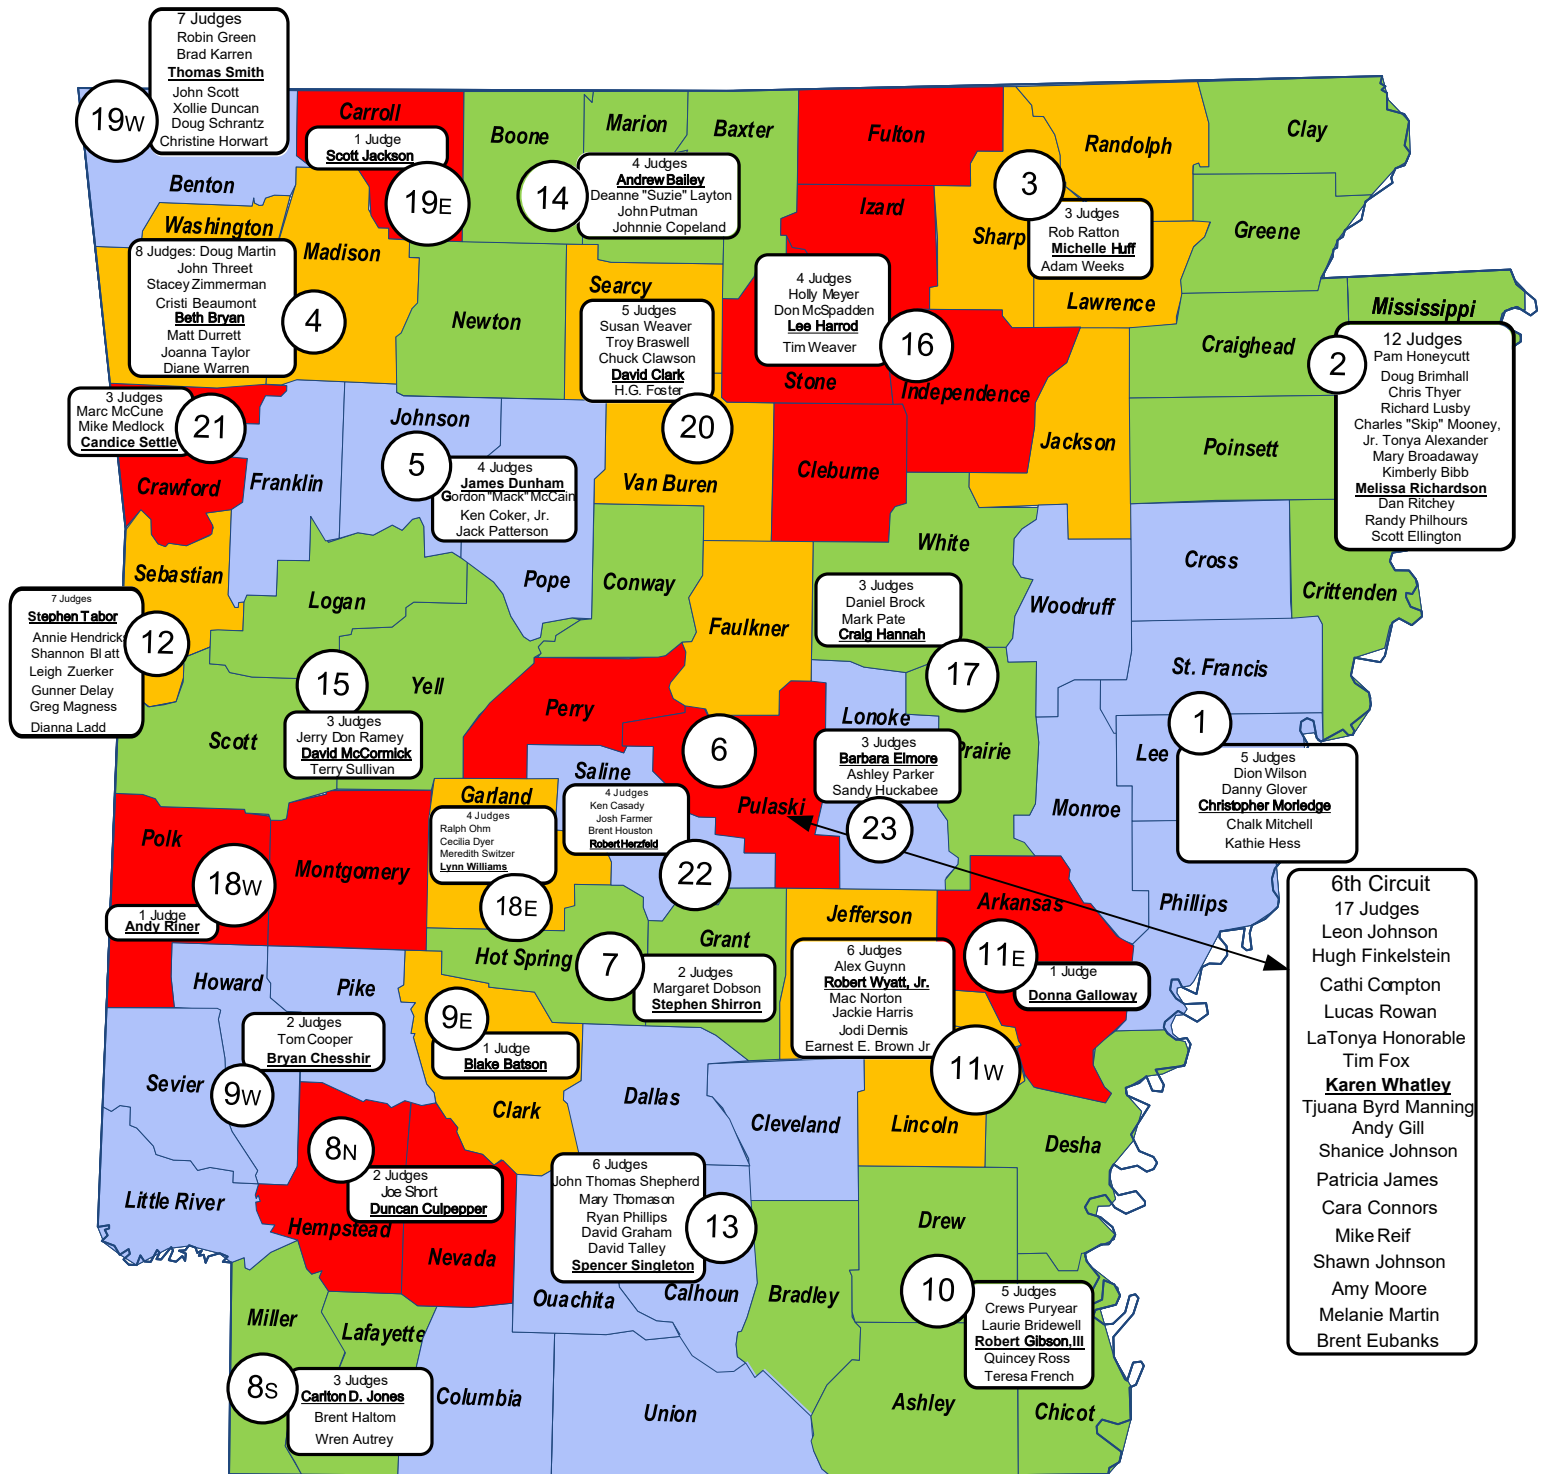

2025 ARKANSAS JUDICIAL CIRCUITS

28 JUDICIAL CIRCUITS
75 COUNTIES
126 CIRCUIT JUDGES

ADMINISTRATIVE JUDGE
Last updated: 1/1/2025